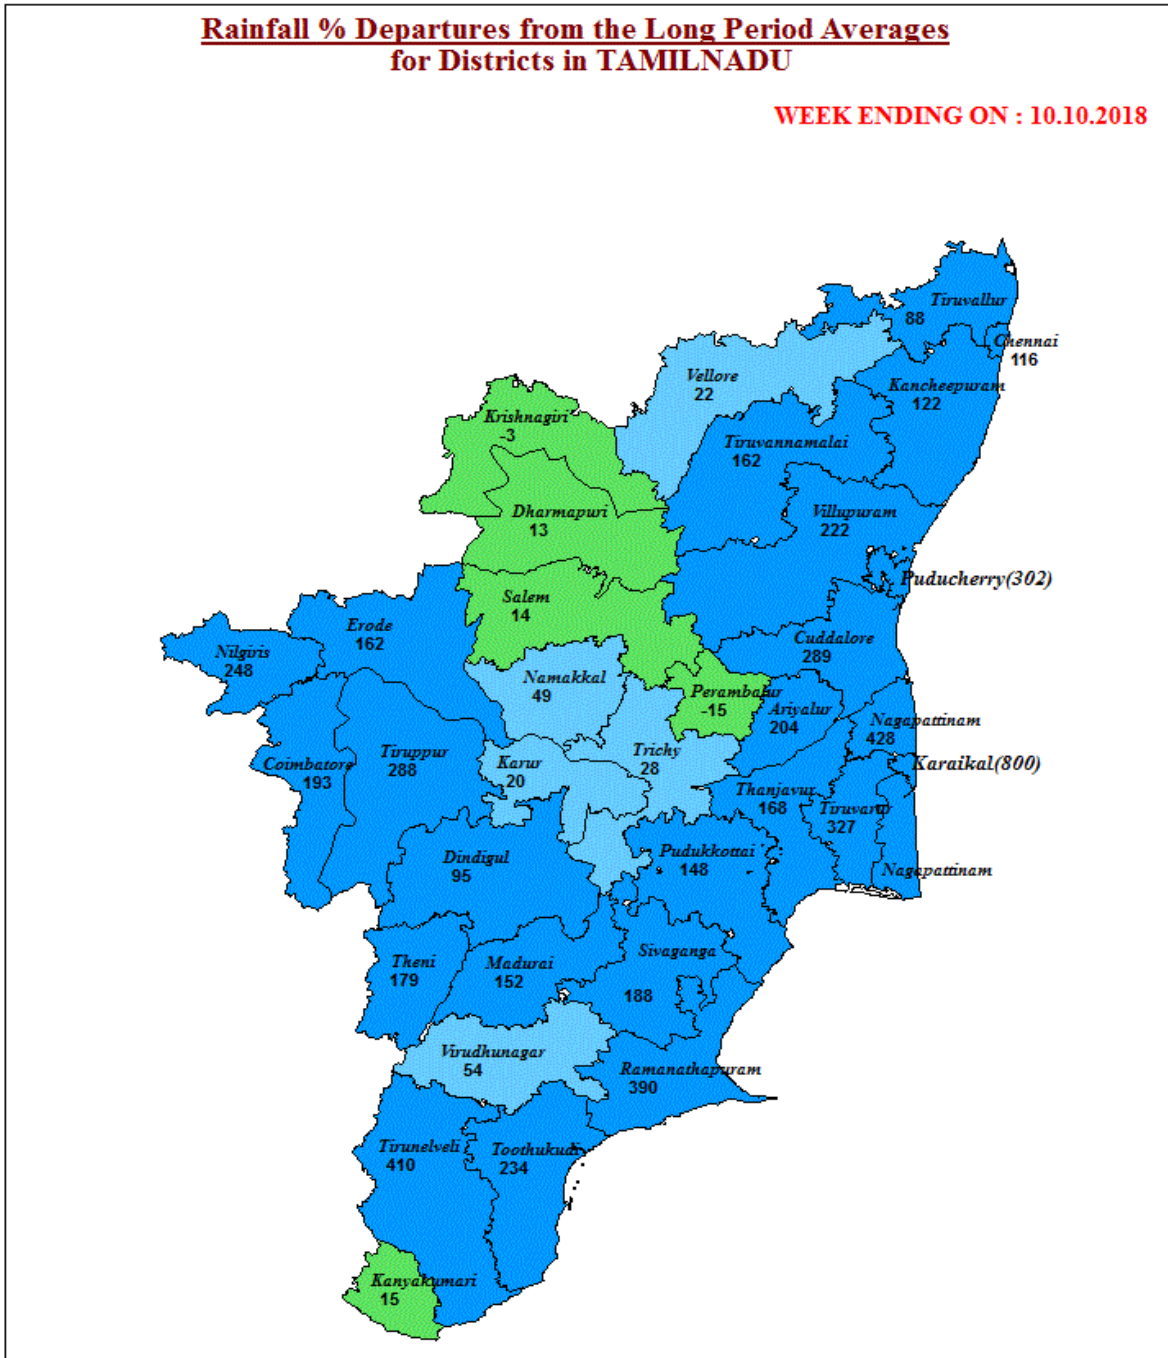

INDIA METEOROLOGICAL DEPARTMENT

RMC CHENNAI

Rainfall % Departures from the Long Period Averages for Districts in TAMILNADU

WEEK ENDING ON : 10.10.2018

LEGEND: ■ L. EXCESS (+60% OR MORE) ■ EXCESS (+20% TO +59%) ■ NORMAL (+19% TO -19%)
■ DEFICIENT (-20% TO -59%) ■ L. DEFICIENT (-60% TO -99%) ■ NO RAIN (-100%) ■ NO DATA