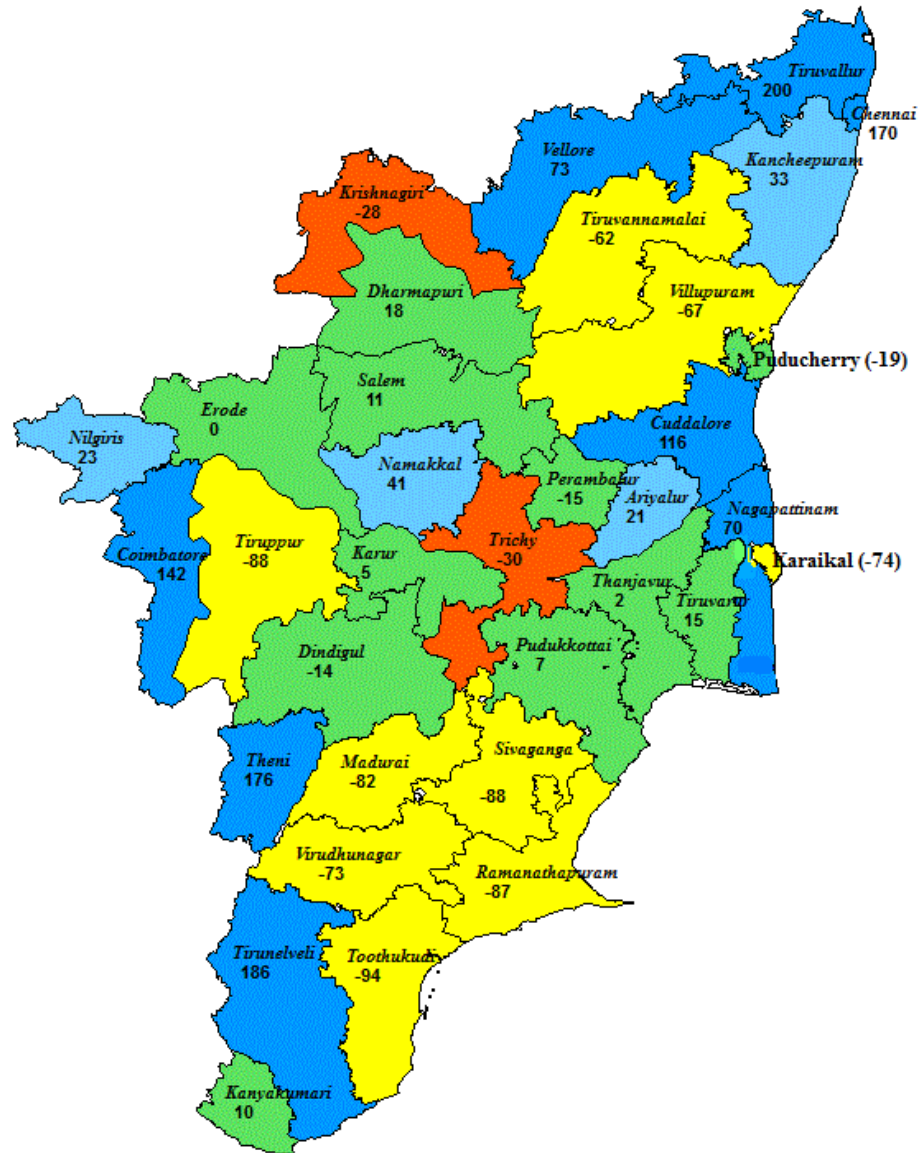

INDIA METEOROLOGICAL DEPARTMENT

RMC CHENNAI

Rainfall % Departures from the Long Period Averages for Districts in TAMILNADU

WEEK ENDING ON : 23.08.2017

LEGEND: ■ L. EXCESS (+60% OR MORE) ■ EXCESS (+20% TO +59%) ■ NORMAL (+19% TO -19%)
■ DEFICIENT (-20% TO -59%) ■ L. DEFICIENT (-60% TO -99%) ■ NO RAIN (-100%) ■ NO DATA