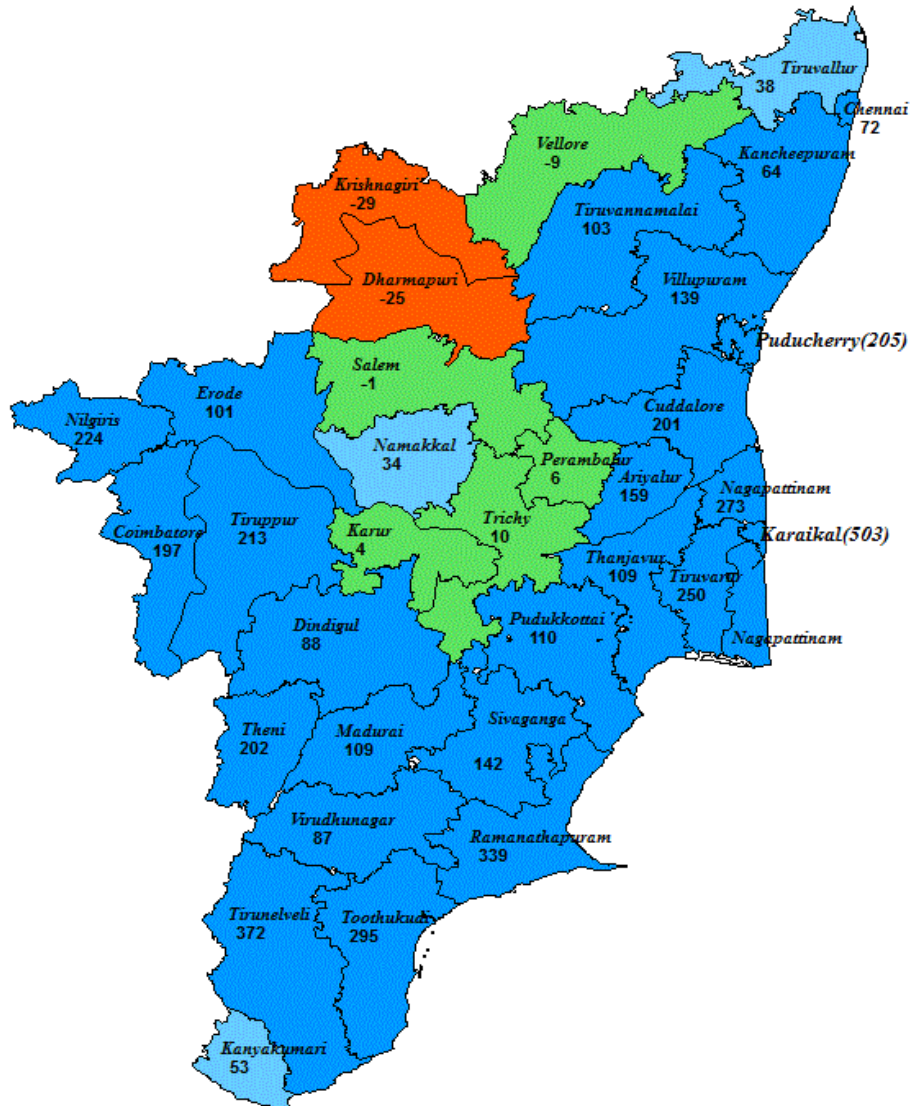

INDIA METEOROLOGICAL DEPARTMENT

RMC CHENNAI

Rainfall % Departures from the Long Period Averages for Districts in TAMILNADU

PERIOD : 01.10.2018 - 10.10.2018

LEGEND: ■ L. EXCESS (+60% OR MORE) ■ EXCESS (+20% TO +59%) ■ NORMAL (+19% TO -19%)
■ DEFICIENT (-20% TO -59%) ■ L. DEFICIENT (-60% TO -99%) ■ NO RAIN (-100%) ■ NO DATA