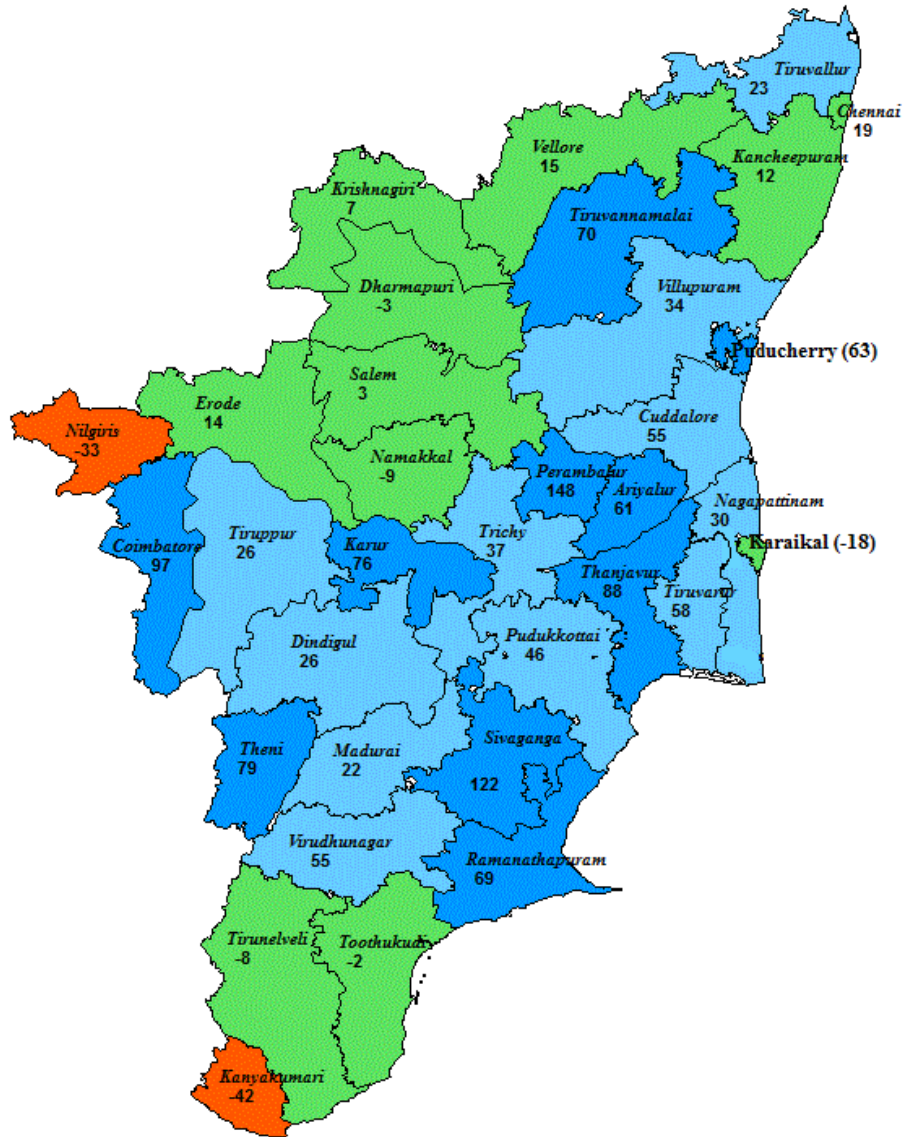

INDIA METEOROLOGICAL DEPARTMENT

RMC CHENNAI

Rainfall % Departures from the Long Period Averages for Districts in TAMILNADU

PERIOD : 01.06.2017 - 23.08.2017

LEGEND: ■ L. EXCESS (+60% OR MORE) ■ EXCESS (+20% TO +59%) ■ NORMAL (+19% TO -19%)
■ DEFICIENT (-20% TO -59%) ■ L. DEFICIENT (-60% TO -99%) ■ NO RAIN (-100%) ■ NO DATA