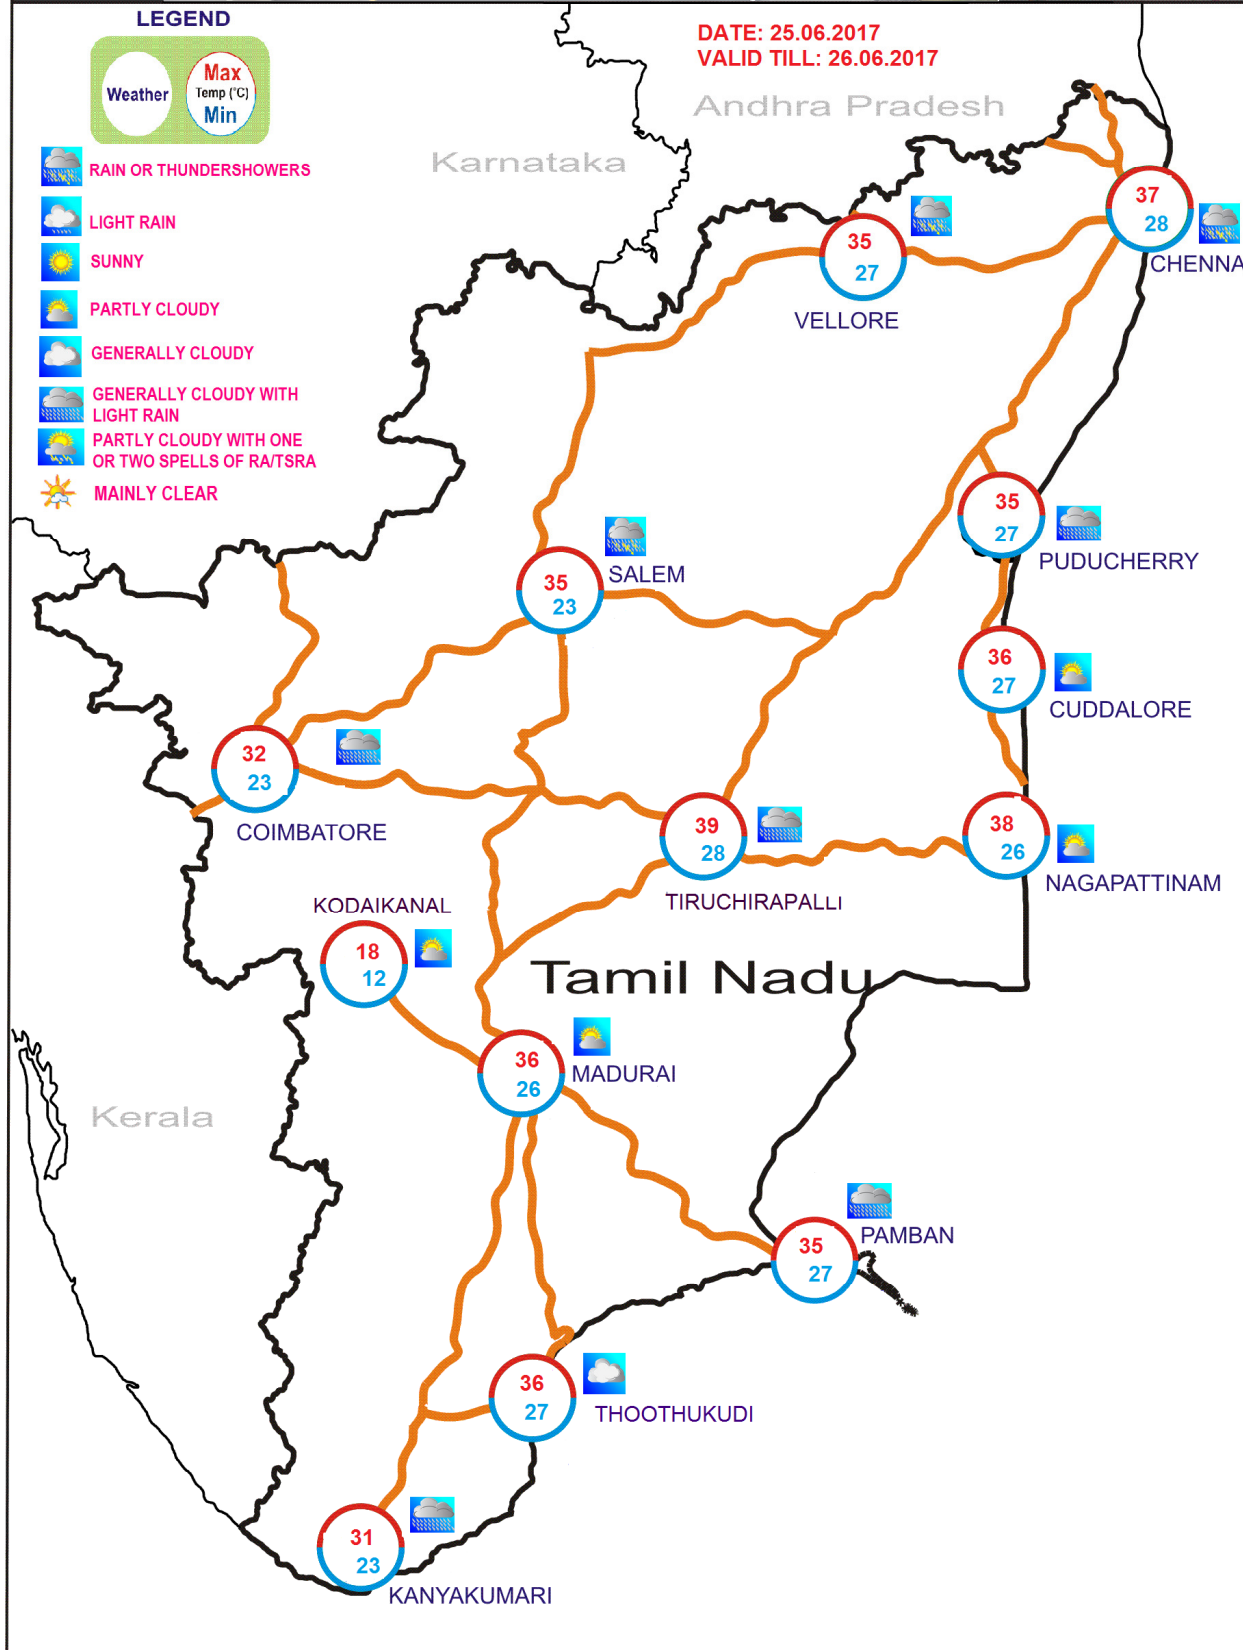

HIGHWAY FORECAST

LEGEND

- Weather
- Max Temp (°C)
Min
- RAIN OR THUNDERSHOWERS
 - LIGHT RAIN
 - SUNNY
 - PARTLY CLOUDY
 - GENERALLY CLOUDY
 - GENERALLY CLOUDY WITH LIGHT RAIN
 - PARTLY CLOUDY WITH ONE OR TWO SPELLS OF RA/T/SRA
 - MAINLY CLEAR

DATE: 25.06.2017
VALID TILL: 26.06.2017

Forecast valid till 26th June 2017

RAIN OR THUNDERSHOWERS LIKELY TO OCCUR AT ISOLATED PLACES OVER ROADS AND HIGHWAYS OF TAMIL NADU AND PUDUCHERRY.

AREA CYCLONE WARNING CENTRE, REGIONAL METEOROLOGICAL CENTRE, 6, COLLEGE ROAD CHENNAI-6.