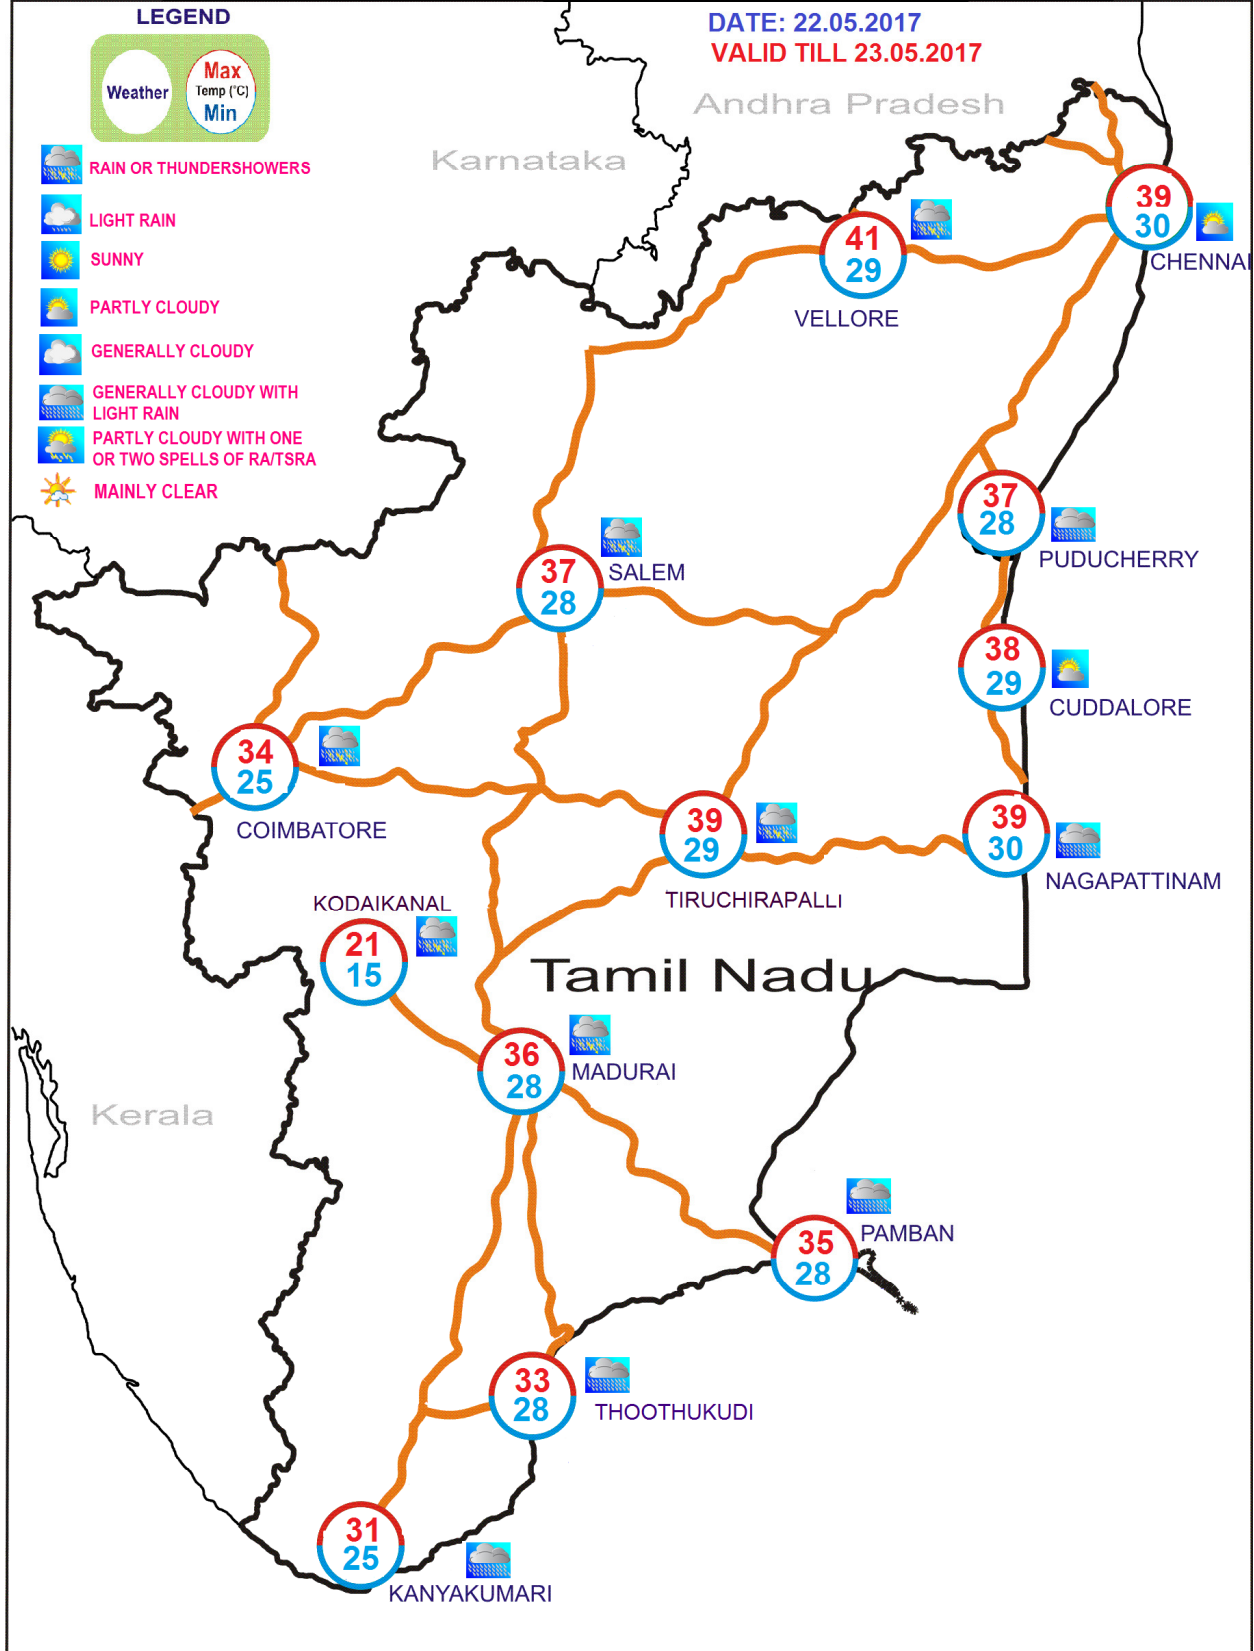

HIGHWAY FORECAST

LEGEND

- | Weather | Max Temp (°C) | Min |
|---------|---------------|-----|
| | | |
| | | |
| | | |
| | | |
| | | |
| | | |
| | | |
| | | |

DATE: 22.05.2017
VALID TILL 23.05.2017

Forecast valid till 23RD May 2017

RAIN OR THUNDERSHOWERS LIKELY TO OCCUR AT ISOLATED PLACES OVER ROADS AND HIGHWAYS OF TAMIL NADU AND PUDUCHERRY.

AREA CYCLONE WARNING CENTRE, REGIONAL METEOROLOGICAL CENTRE, 6, COLLEGE ROAD CHENNAI-6.

WEBSITE: www.imdchennai.gov.in