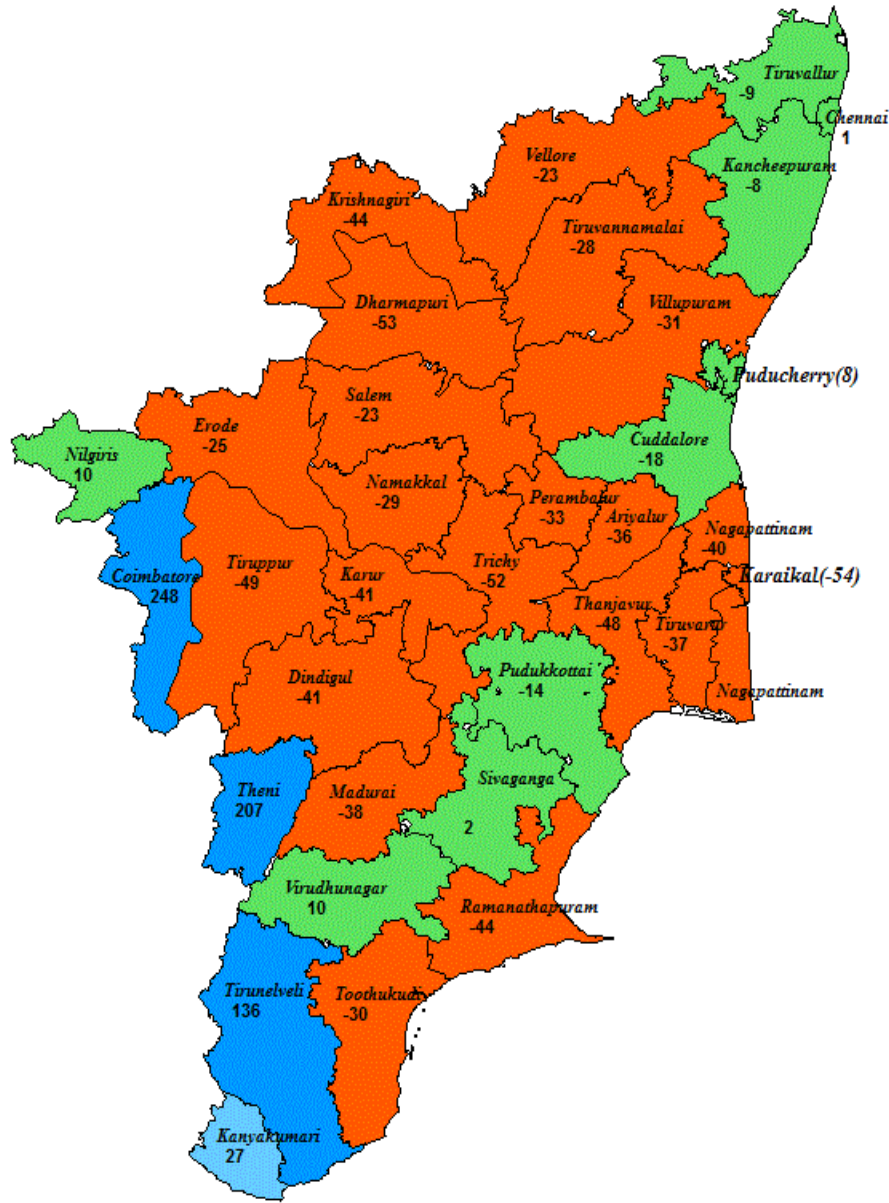

INDIA METEOROLOGICAL DEPARTMENT

RMC CHENNAI

Rainfall % Departures from the Long Period Averages for Districts in TAMILNADU

PERIOD : 01.06.2018 - 19.09.2018

LEGEND: ■ L. EXCESS (+60% OR MORE) ■ EXCESS (+20% TO +59%) ■ NORMAL (+19% TO -19%)
■ DEFICIENT (-20% TO -59%) ■ L. DEFICIENT (-60% TO -99%) ■ NO RAIN (-100%) ■ NO DATA