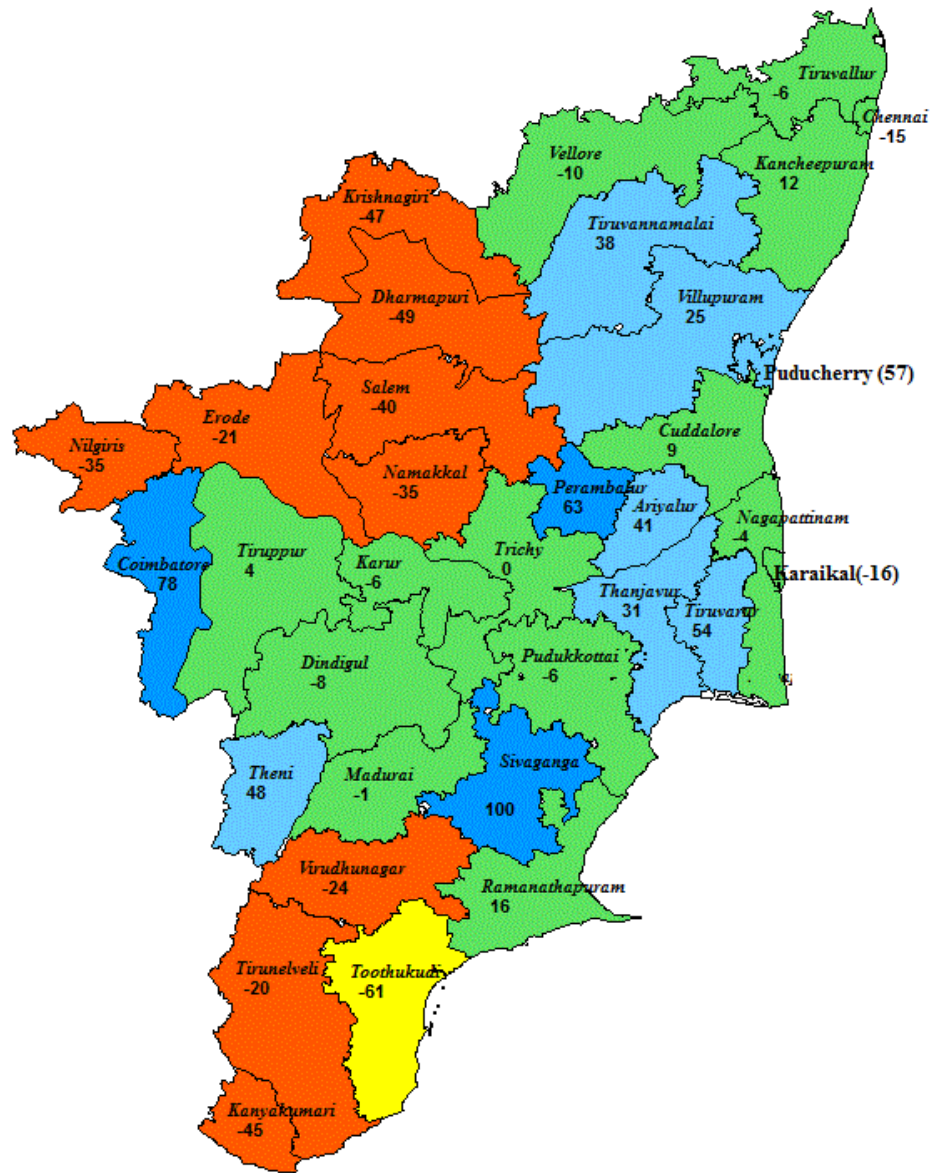

INDIA METEOROLOGICAL DEPARTMENT

RMC CHENNAI

Rainfall % Departures from the Long Period Averages for Districts in TAMILNADU

PERIOD : 01.06.2017 - 02.08.2017

LEGEND: ■ L. EXCESS (+60% OR MORE) ■ EXCESS (+20% TO +59%) ■ NORMAL (+19% TO -19%)
■ DEFICIENT (-20% TO -59%) ■ L. DEFICIENT (-60% TO -99%) ■ NO RAIN (-100%) ■ NO DATA