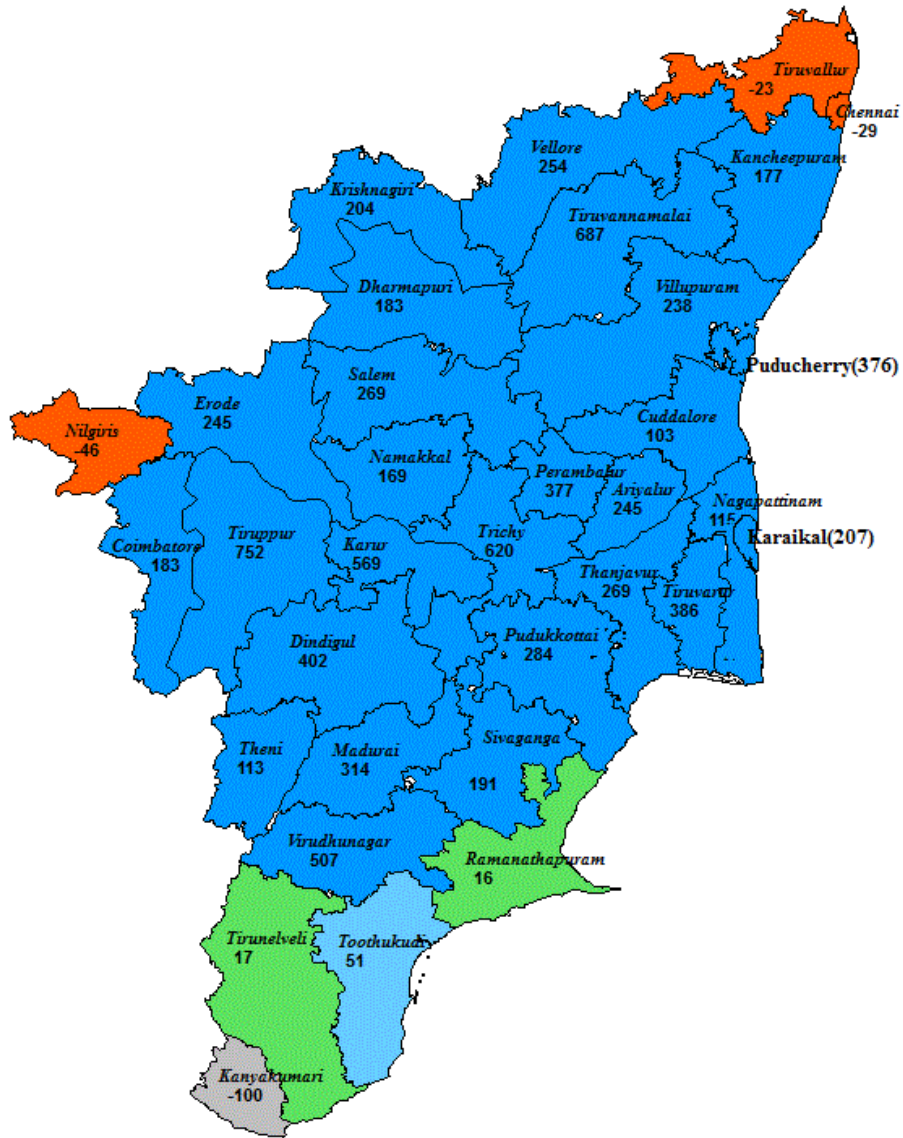

INDIA METEOROLOGICAL DEPARTMENT

RMC CHENNAI

Rainfall % Departures from the Long Period Averages for Districts in TAMILNADU

WEEK ENDING ON : 02.08.2017

LEGEND: ■ L. EXCESS (+60% OR MORE) ■ EXCESS (+20% TO +59%) ■ NORMAL (+19% TO -19%)
■ DEFICIENT (-20% TO -59%) ■ L. DEFICIENT (-60% TO -99%) ■ NO RAIN (-100%) ■ NO DATA