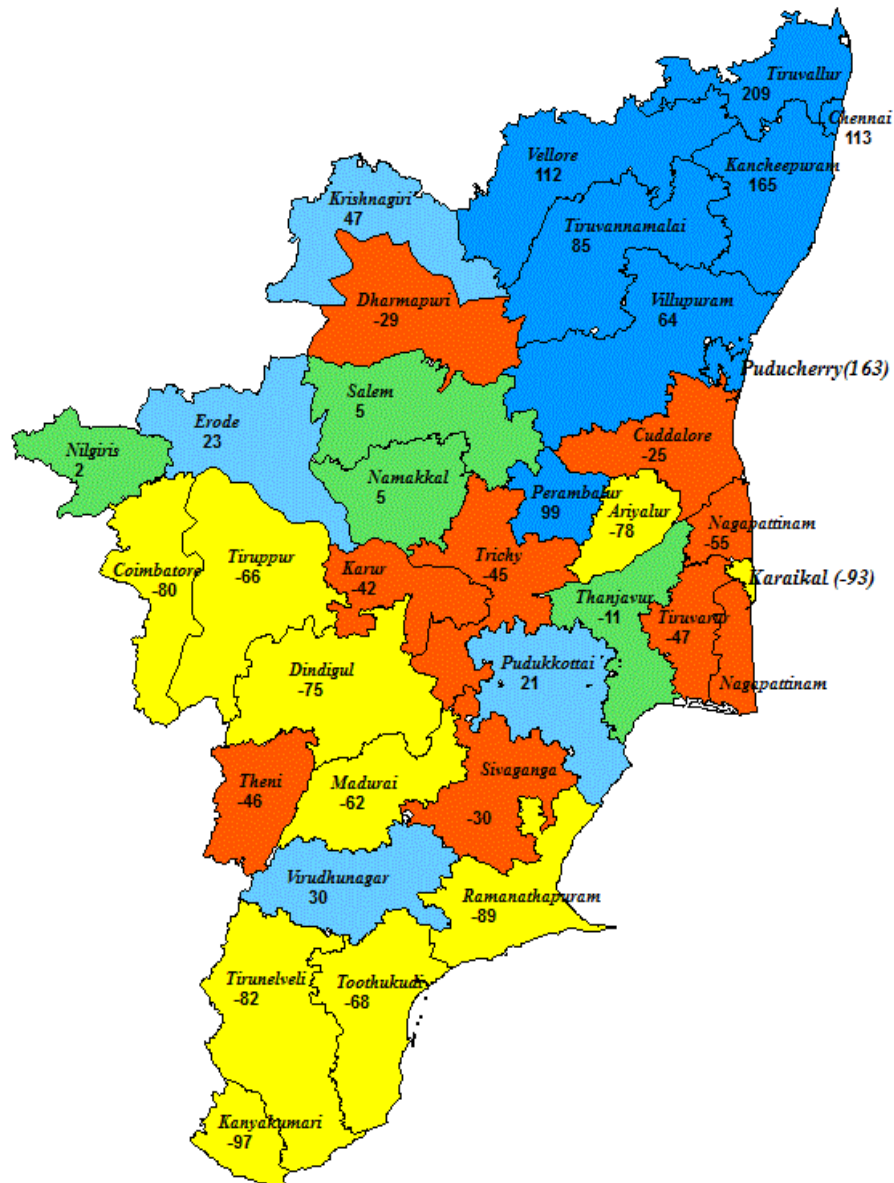

INDIA METEOROLOGICAL DEPARTMENT
RMC CHENNAI

Rainfall % Departures from the Long Period Averages
for Districts in TAMILNADU

WEEK ENDING ON : 19.09.2018

LEGEND: ■ L. EXCESS (+60% OR MORE) ■ EXCESS (+20% TO +59%) ■ NORMAL (+19% TO -19%)
■ DEFICIENT (-20% TO -59%) ■ L. DEFICIENT (-60% TO -99%) ■ NO RAIN (-100%) ■ NO DATA