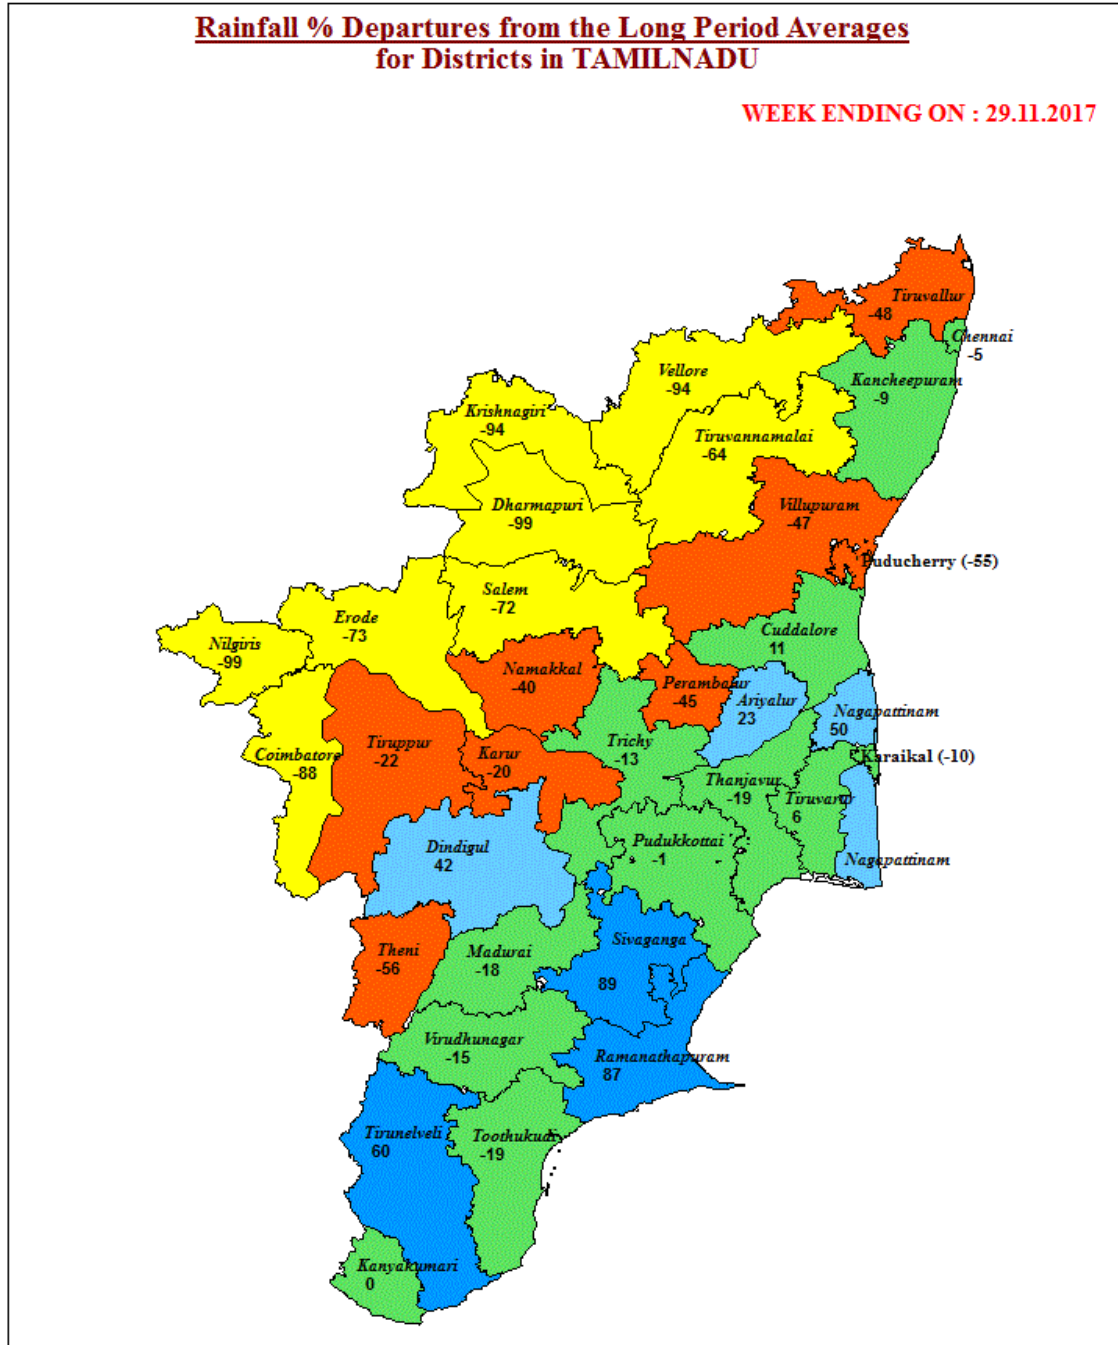

INDIA METEOROLOGICAL DEPARTMENT

RMC CHENNAI

Rainfall % Departures from the Long Period Averages for Districts in TAMILNADU

WEEK ENDING ON : 29.11.2017

LEGEND: ■ L. EXCESS (+60% OR MORE) ■ EXCESS (+20% TO +59%) ■ NORMAL (+19% TO -19%)
■ DEFICIENT (-20% TO -59%) ■ L. DEFICIENT (-60% TO -99%) ■ NO RAIN (-100%) ■ NO DATA