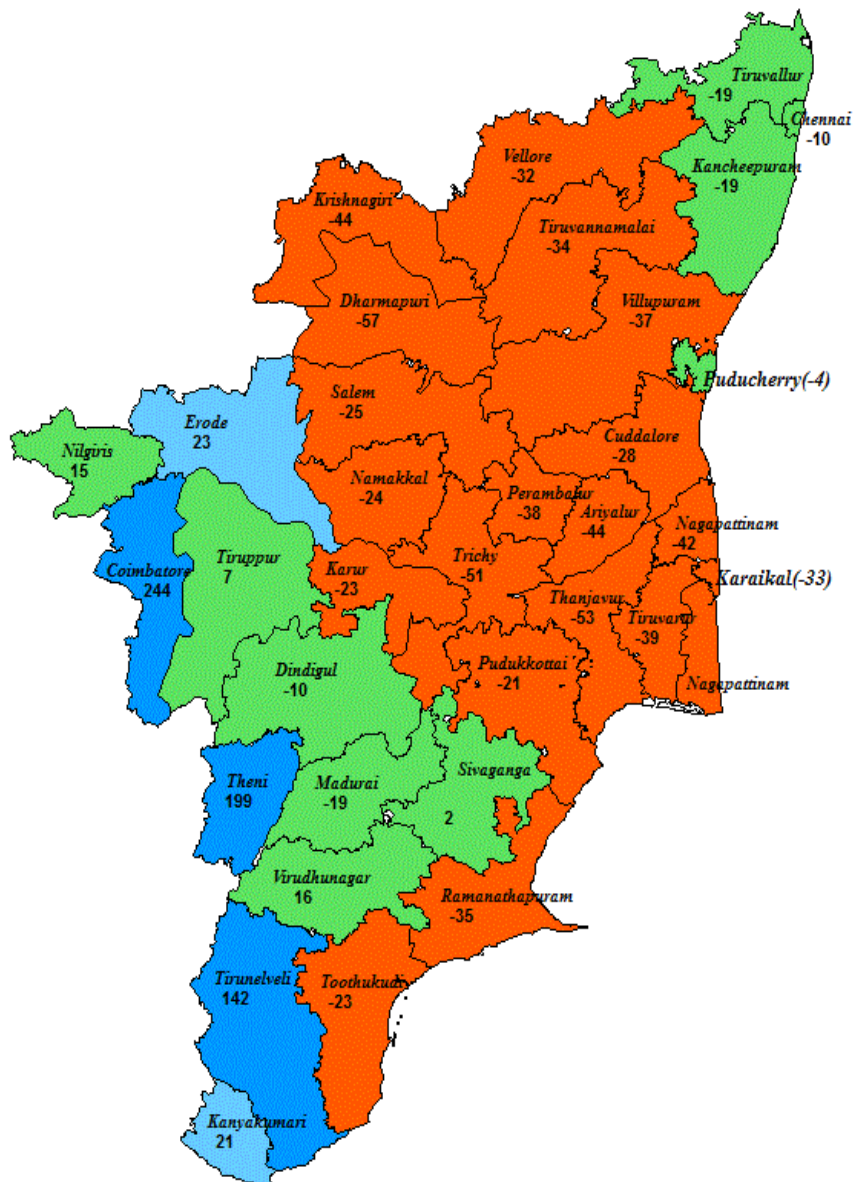

INDIA METEOROLOGICAL DEPARTMENT

RMC CHENNAI

Rainfall % Departures from the Long Period Averages for Districts in TAMILNADU

PERIOD : 01.06.2018 - 30.09.2018

LEGEND: ■ L. EXCESS (+60% OR MORE) ■ EXCESS (+20% TO +59%) ■ NORMAL (+19% TO -19%)
■ DEFICIENT (-20% TO -59%) ■ L. DEFICIENT (-60% TO -99%) ■ NO RAIN (-100%) ■ NO DATA