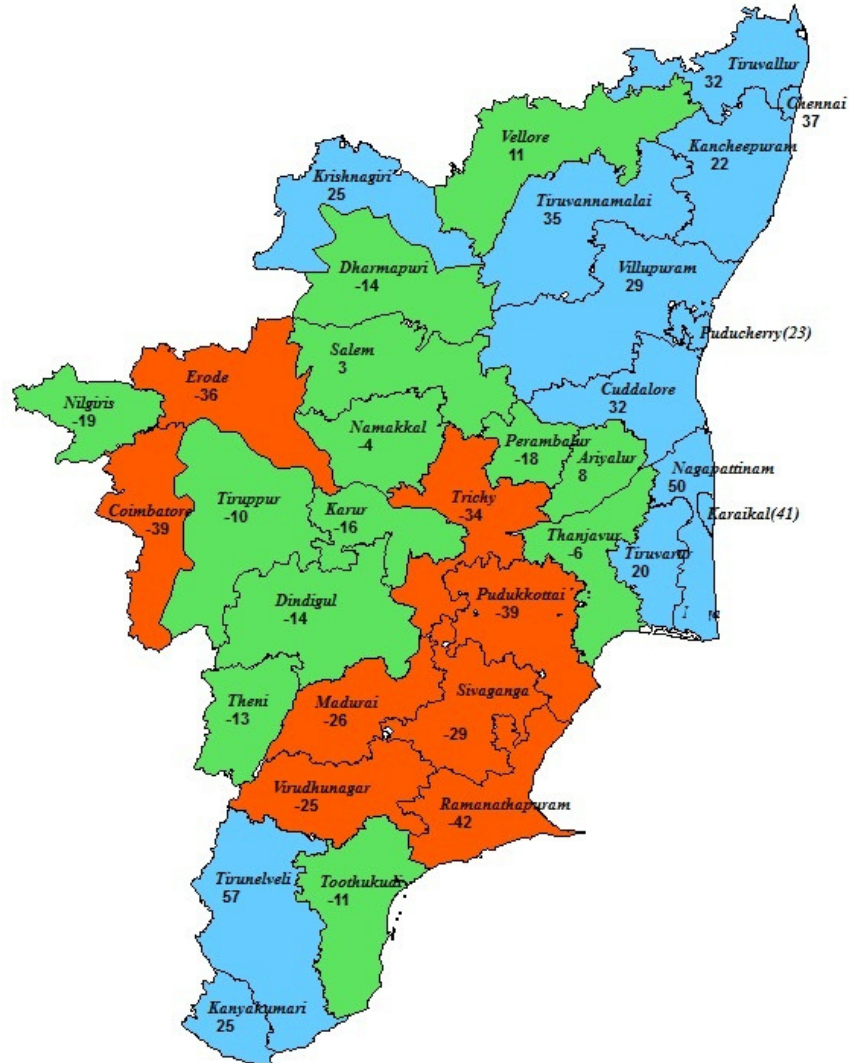

INDIA METEOROLOGICAL DEPARTMENT

RMC CHENNAI

Rainfall % Departures from the Long Period Averages for Districts in TAMILNADU

PERIOD : 01.10.2017 - 06.12.2017

LEGEND: ■ L. EXCESS (+60% OR MORE) ■ EXCESS (+20% TO +59%) ■ NORMAL (+19% TO -19%)
■ DEFICIENT (-20% TO -59%) ■ L. DEFICIENT (-60% TO -99%) ■ NO RAIN (-100%) ■ NO DATA