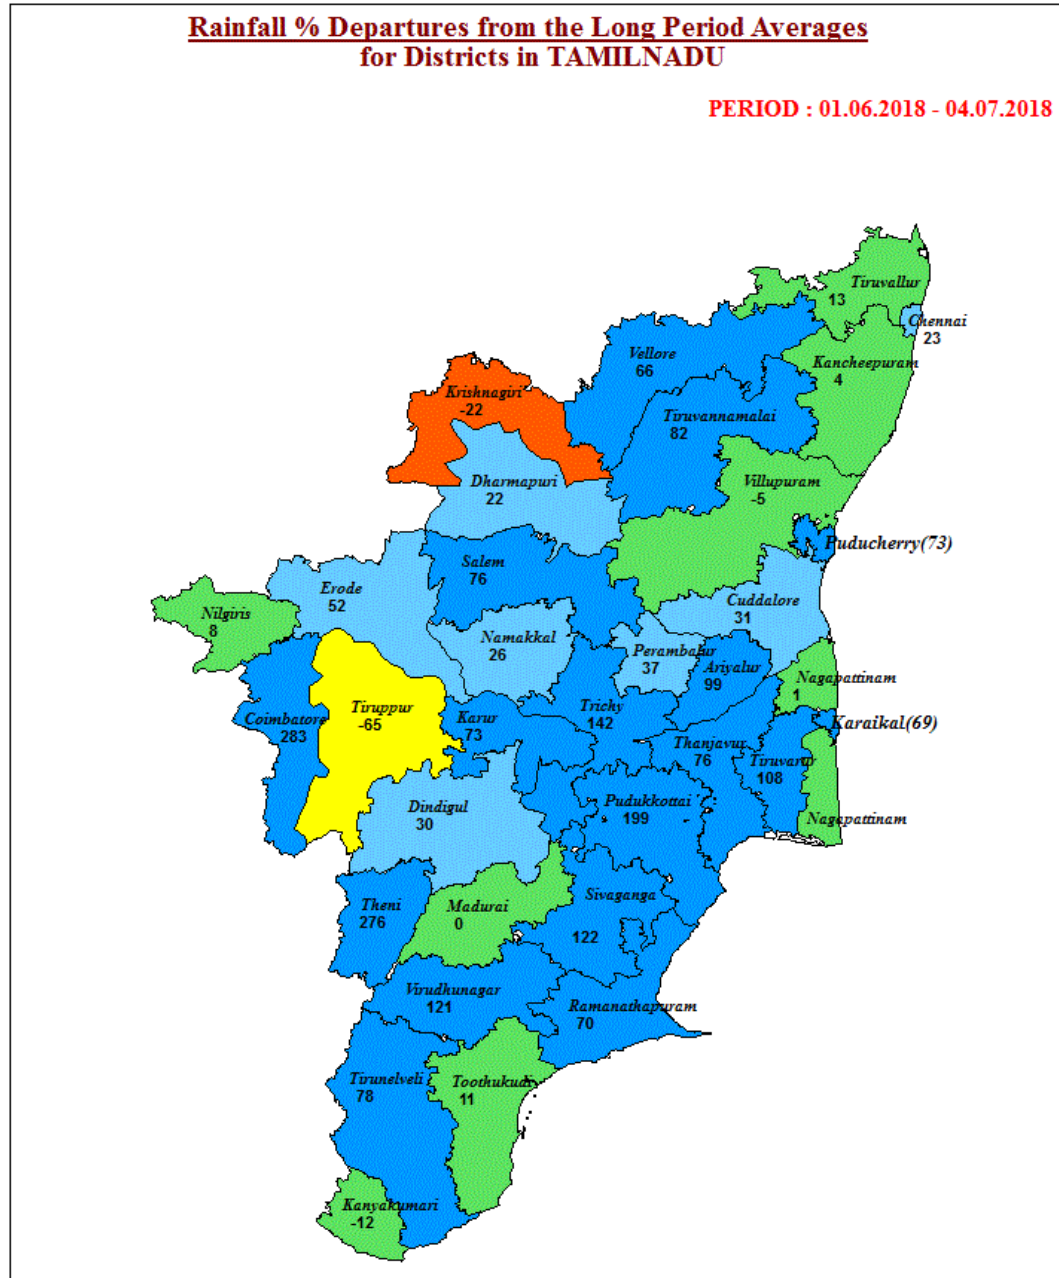

INDIA METEOROLOGICAL DEPARTMENT
RMC CHENNAI

Rainfall % Departures from the Long Period Averages
for Districts in TAMILNADU

PERIOD : 01.06.2018 - 04.07.2018

LEGEND: ■ L. EXCESS (+60% OR MORE) ■ EXCESS (+20% TO +59%) ■ NORMAL (+19% TO -19%)
■ DEFICIENT (-20% TO -59%) ■ L. DEFICIENT (-60% TO -99%) ■ NO RAIN (-100%) ■ NO DATA