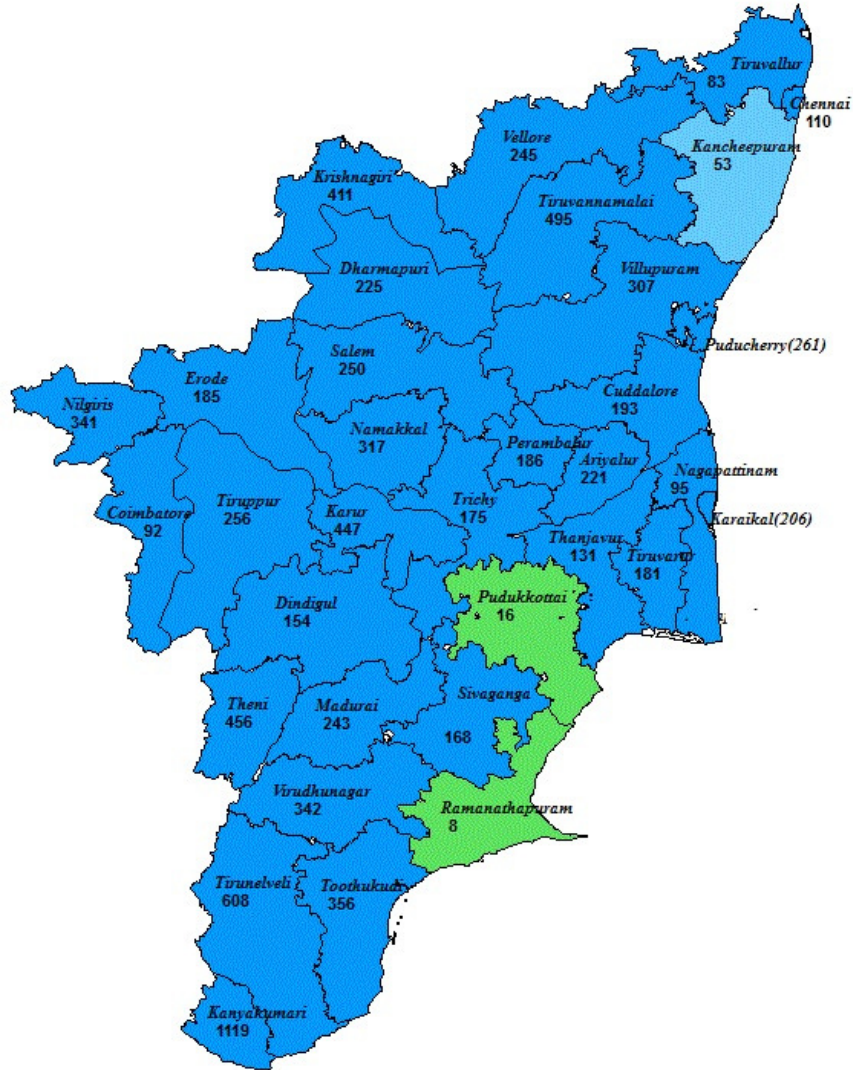

INDIA METEOROLOGICAL DEPARTMENT

RMC CHENNAI

Rainfall % Departures from the Long Period Averages for Districts in TAMILNADU

WEEK ENDING ON : 06.12.2017

LEGEND: ■ L. EXCESS (+60% OR MORE) ■ EXCESS (+20% TO +59%) ■ NORMAL (+19% TO -19%)
■ DEFICIENT (-20% TO -59%) ■ L. DEFICIENT (-60% TO -99%) ■ NO RAIN (-100%) ■ NO DATA