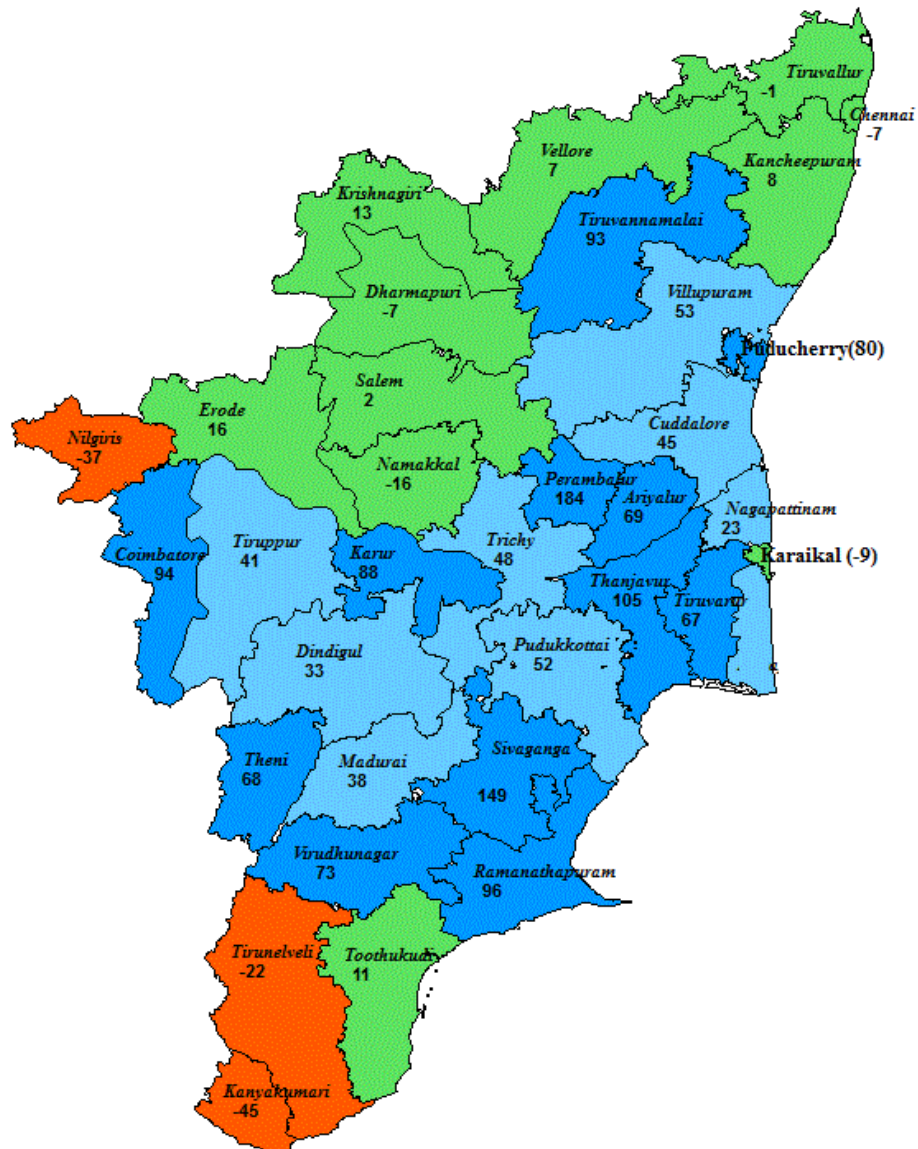

INDIA METEOROLOGICAL DEPARTMENT

RMC CHENNAI

Rainfall % Departures from the Long Period Averages for Districts in TAMILNADU

PERIOD : 01.06.2017 - 16.08.2017

LEGEND: ■ L. EXCESS (+60% OR MORE) ■ EXCESS (+20% TO +59%) ■ NORMAL (+19% TO -19%)
■ DEFICIENT (-20% TO -59%) ■ L. DEFICIENT (-60% TO -99%) ■ NO RAIN (-100%) ■ NO DATA