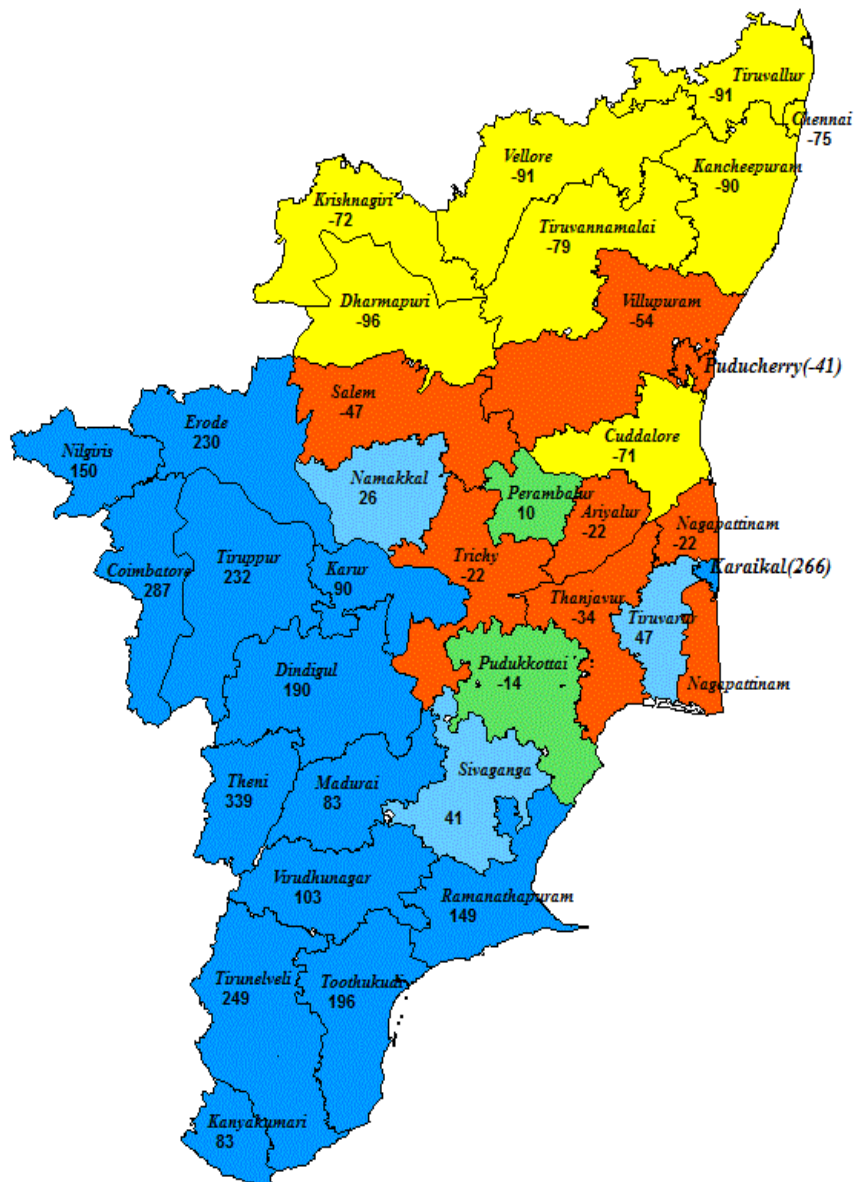

In calculation of excess, deficits and their percentage, rainfall figures are taken to 0.1 mm.

INDIA METEOROLOGICAL DEPARTMENT RMC CHENNAI

Rainfall % Departures from the Long Period Averages for Districts in TAMILNADU

WEEK ENDING ON : 03.10.2018

LEGEND: ■ L. EXCESS (+60% OR MORE) ■ EXCESS (+20% TO +59%) ■ NORMAL (+19% TO -19%)
■ DEFICIENT (-20% TO -59%) ■ L. DEFICIENT (-60% TO -99%) ■ NO RAIN (-100%) ■ NO DATA