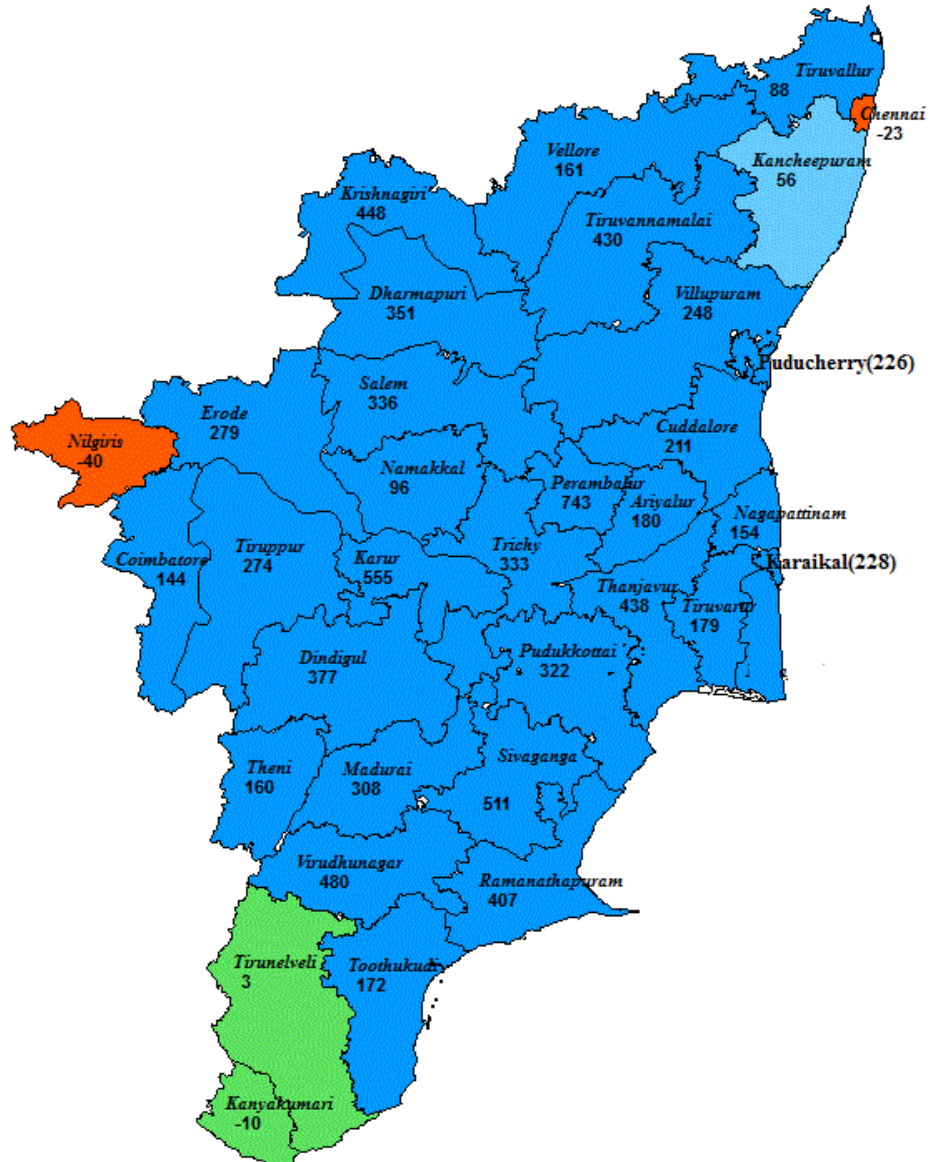

INDIA METEOROLOGICAL DEPARTMENT

RMC CHENNAI

Rainfall % Departures from the Long Period Averages for Districts in TAMILNADU

WEEK ENDING ON : 16.08.2017

LEGEND: ■ L. EXCESS (+60% OR MORE) ■ EXCESS (+20% TO +59%) ■ NORMAL (+19% TO -19%)
■ DEFICIENT (-20% TO -59%) ■ L. DEFICIENT (-60% TO -99%) ■ NO RAIN (-100%) ■ NO DATA