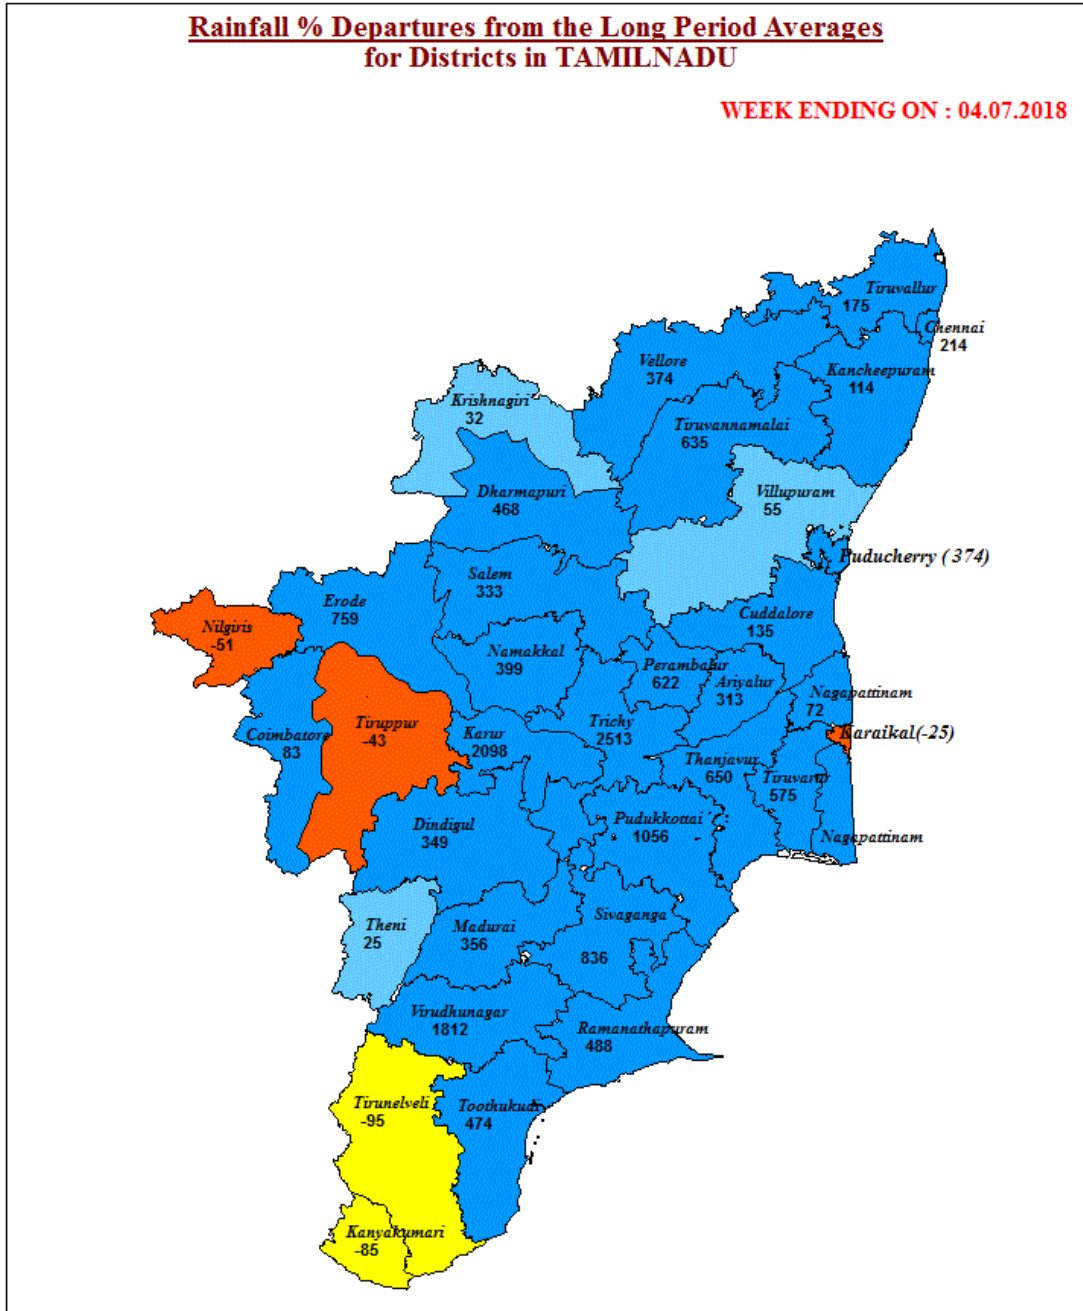

INDIA METEOROLOGICAL DEPARTMENT
RMC CHENNAI

Rainfall % Departures from the Long Period Averages
for Districts in TAMILNADU

WEEK ENDING ON : 04.07.2018

LEGEND: ■ L. EXCESS (+60% OR MORE) ■ EXCESS (+20% TO +59%) ■ NORMAL (+19% TO -19%)
■ DEFICIENT (-20% TO -59%) ■ L. DEFICIENT (-60% TO -99%) ■ NO RAIN (-100%) ■ NO DATA